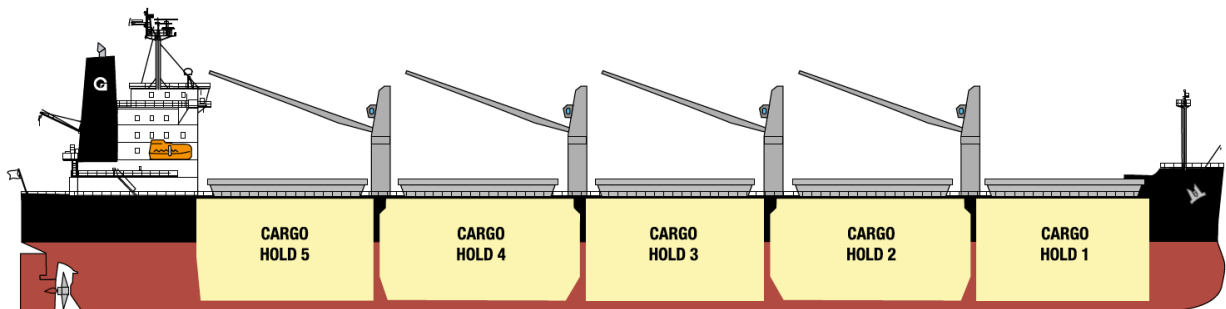

### VESSELS

- Bulk Carina \*
- Bulk Draco \*
- Bulk Electra \*
- Bulk Polaris \*
- Bulk Orion \*

### VESSEL PARTICULARS

Year of build	2011 - 2017
Deadweight	56,155 to 60,000 mt
LOA	199.9 m
Beam	32.26 m
Draft	11.00 - 12.00 m
Gross Reg. Tons	31,256 – 38,500 mt
Net Reg. Tons	18,504 – 21,750 mt
Speed	14.4 – 15.0 Kts
Cranes	4 x 30 mt Jib
Grab fitted	4 x 12 cbm
Ventilation	n/a
Dehumidification	n/a